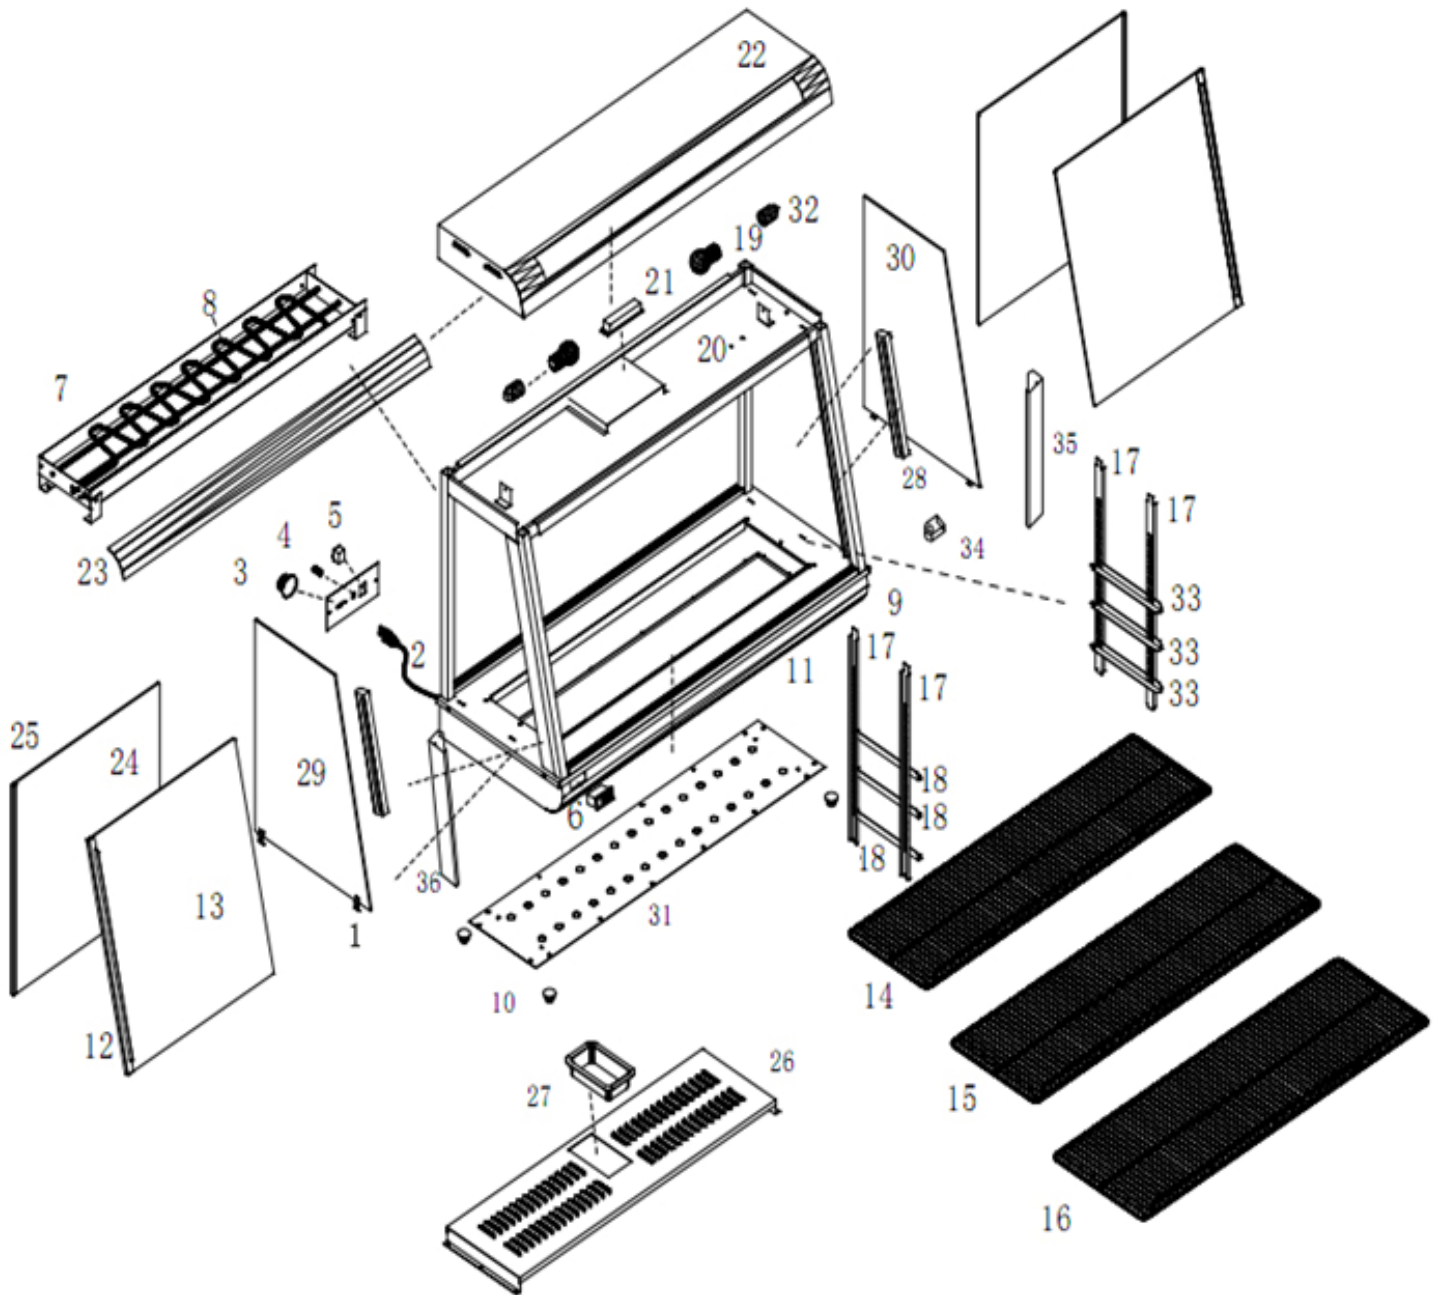

Parts Breakdown

Model DW-CN-1194 21571

Parts Breakdown

Model DW-CN-1194 21571

Item No.	Description	Position	Item No.	Description	Position	Item No.	Description	Position
66044	Clip with Screw for 21571	1	24823	Front Glass 606x567mm for 21571	13	24825	Cover of Heater for 21571	26
24746	Plug and Power Cord for 21571	2	24813	315 Shelf for 21571	14	24772	GN Pan for 21571	27
41081	Thermostat with Knob for 21571	3	24814	350 Shelf for 21571	15	26019	Fluorescent Tube only 8 Watt for 21571	28
24749	Indicator Light for 21571	4	24815	360 Shelf for 21571	16	21436	Right or Left Side Glass for 21571	29, 30
24750	Switch for 21571	5	24816	Vertical Support for 21571	17	28733	Base Cover for 21571	31
24751	Temperature Display for 21571	6	66066	Left Bracket for Shelf for 21571	18	66059	40W Light Holder for 21571	32
24806	Bracket of Heater for 21571	7	24764	40W Light for 21571	19	66068	Right Bracket for Shelf for 21571	33
24807	Heater for 21571	8	24819	Middle-Level Assembly for 21571	20	66069	Light Tube Holder for 21571	34
24808	Base for 21571	9	24766	110V Ballast for 21571	21	28737	Right Fluorescent Tube Cover for 21571	35
24755	Plastic Foot for 21571	10	24821	Top Cover for 21571	22	28738	Left Fluorescent Tube Cover for 21571	36
24810	Door Guide for 21571	11	24822	White Decorating Plate for 21571	23			
24770	Front / Back Door Handle for 21571	12, 25	24812	Back Glass 590x567mm for 21571	24			